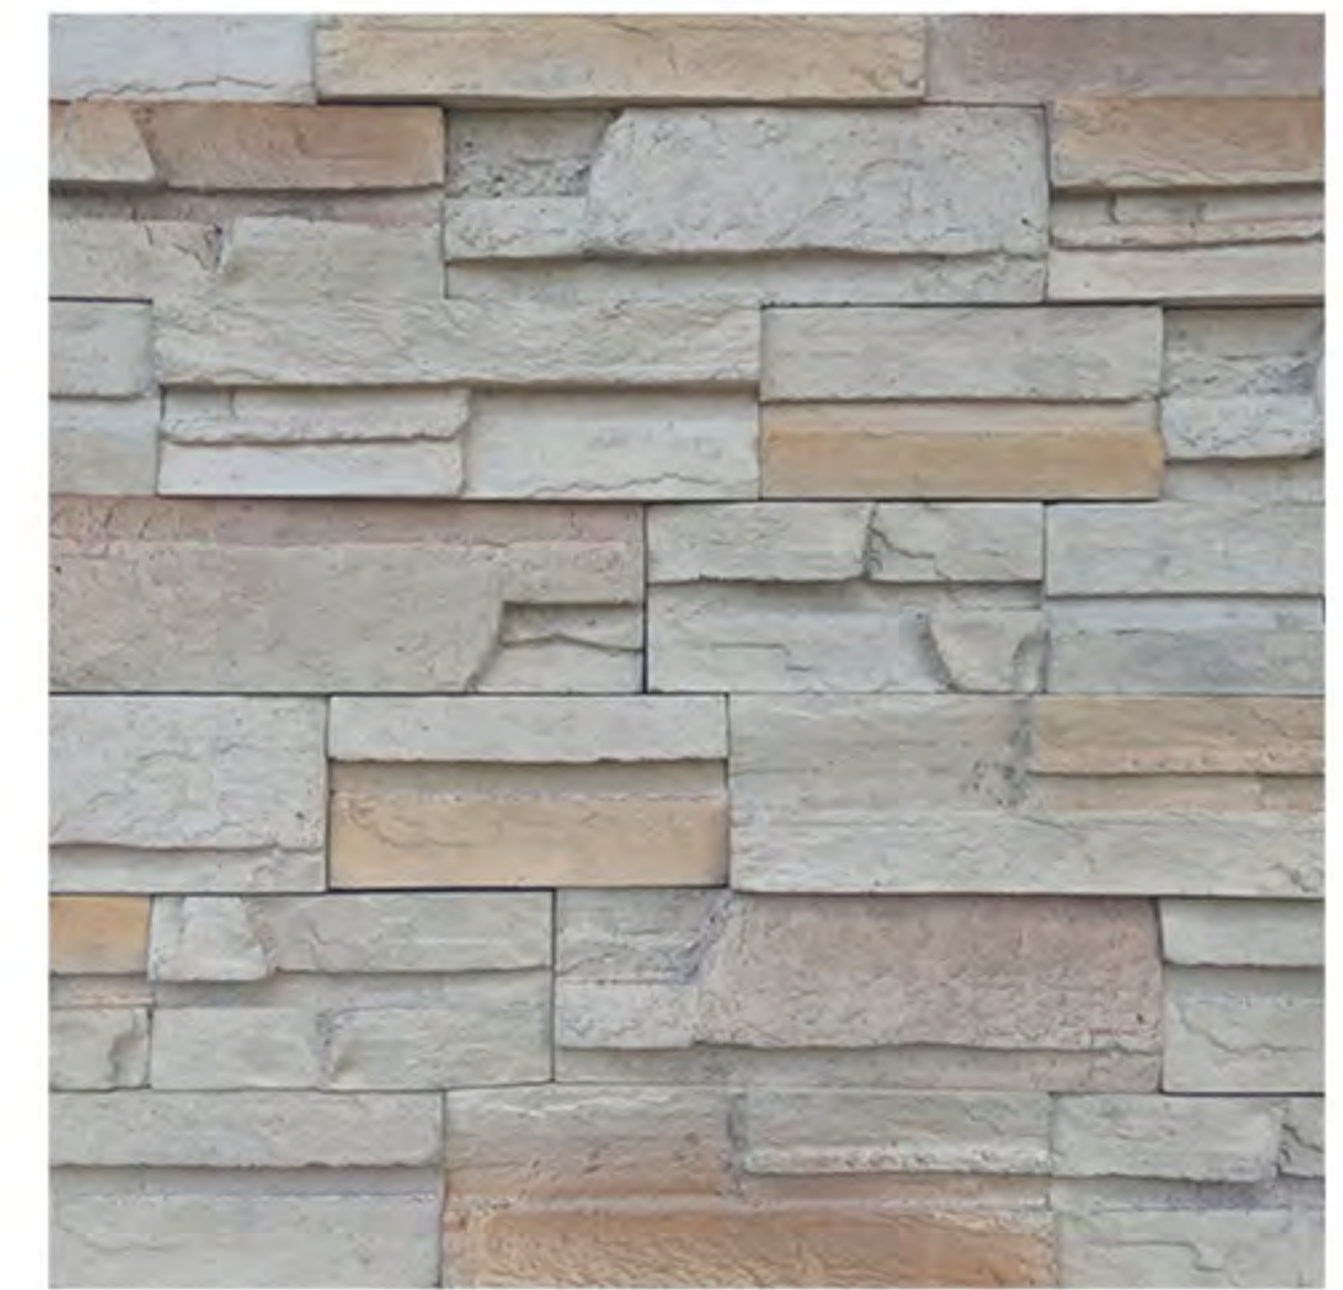

SVS_02_11-New Sandstone