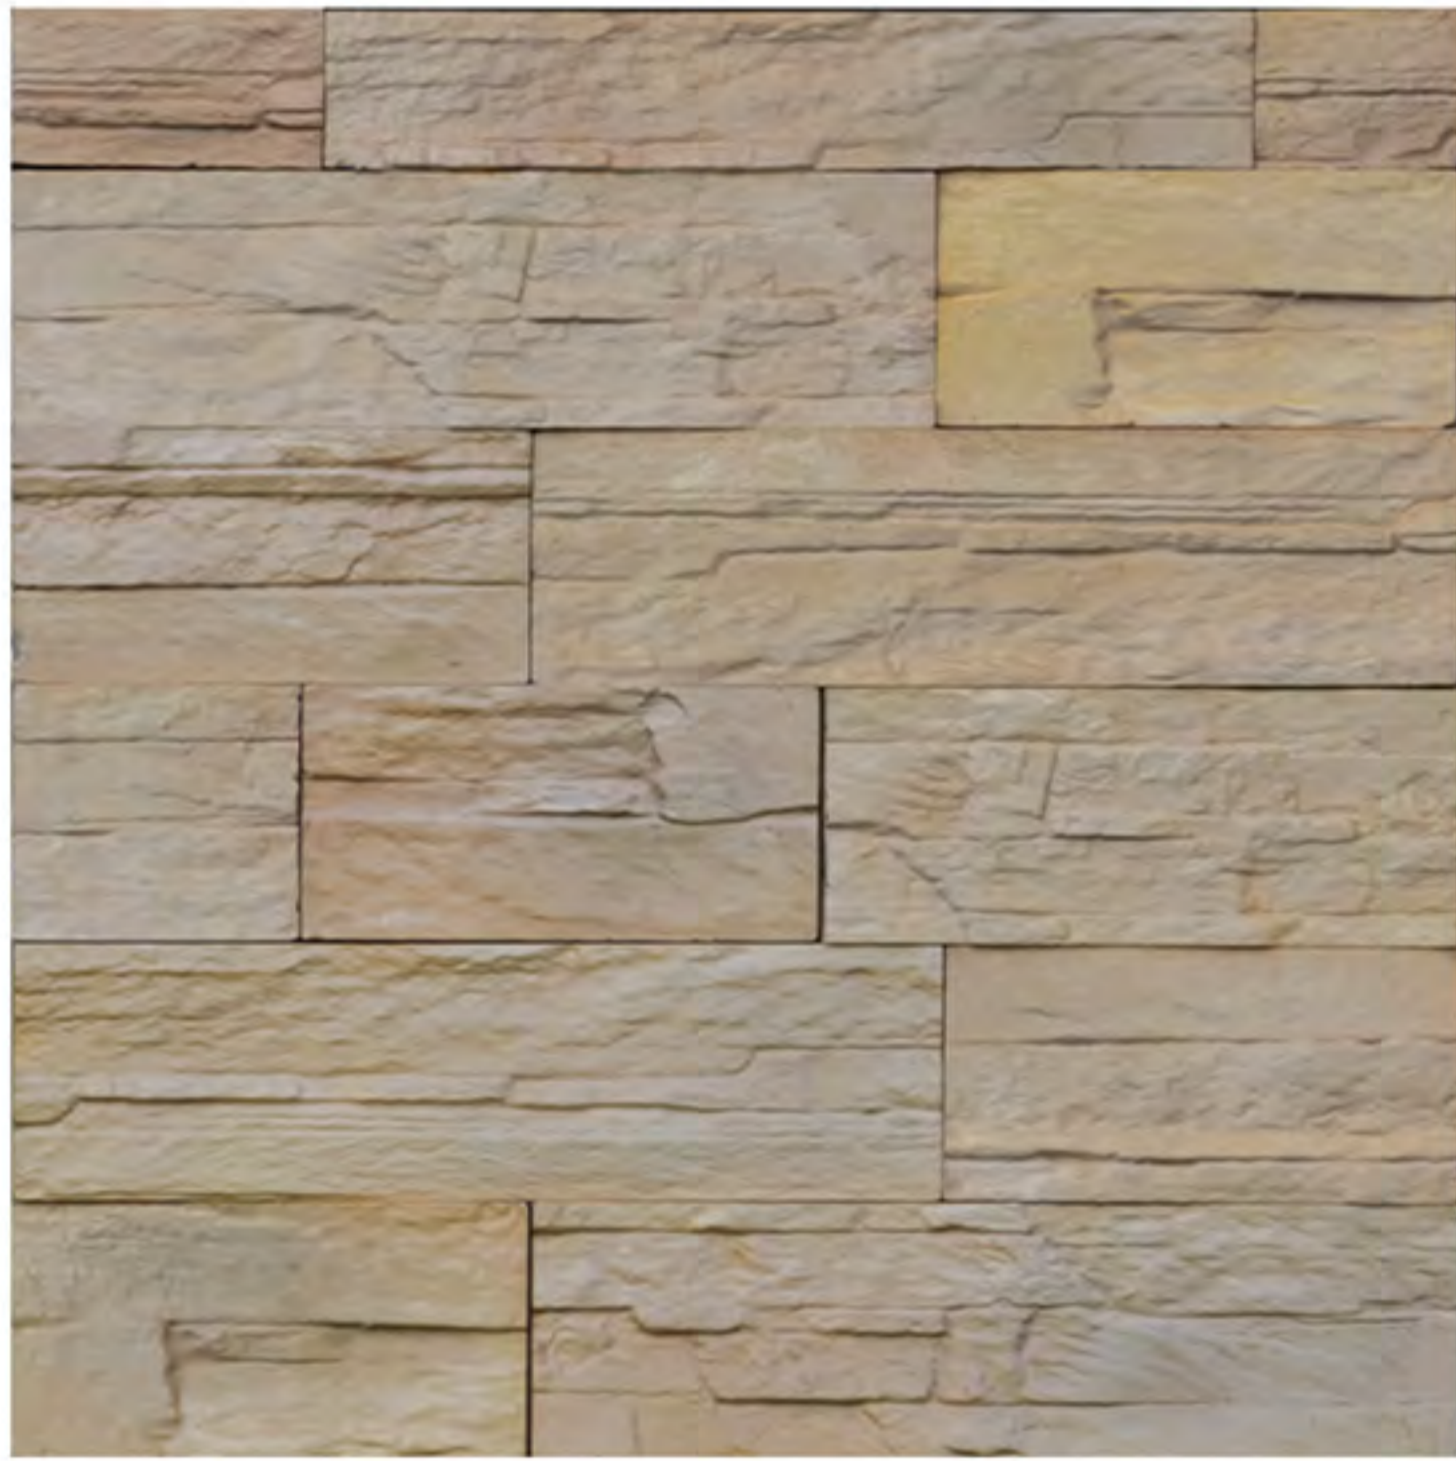

SVS_12_01-Pewter Grey

Height : 9cm | Length : 32cm, 18cm | Thickness : 20mm Approx