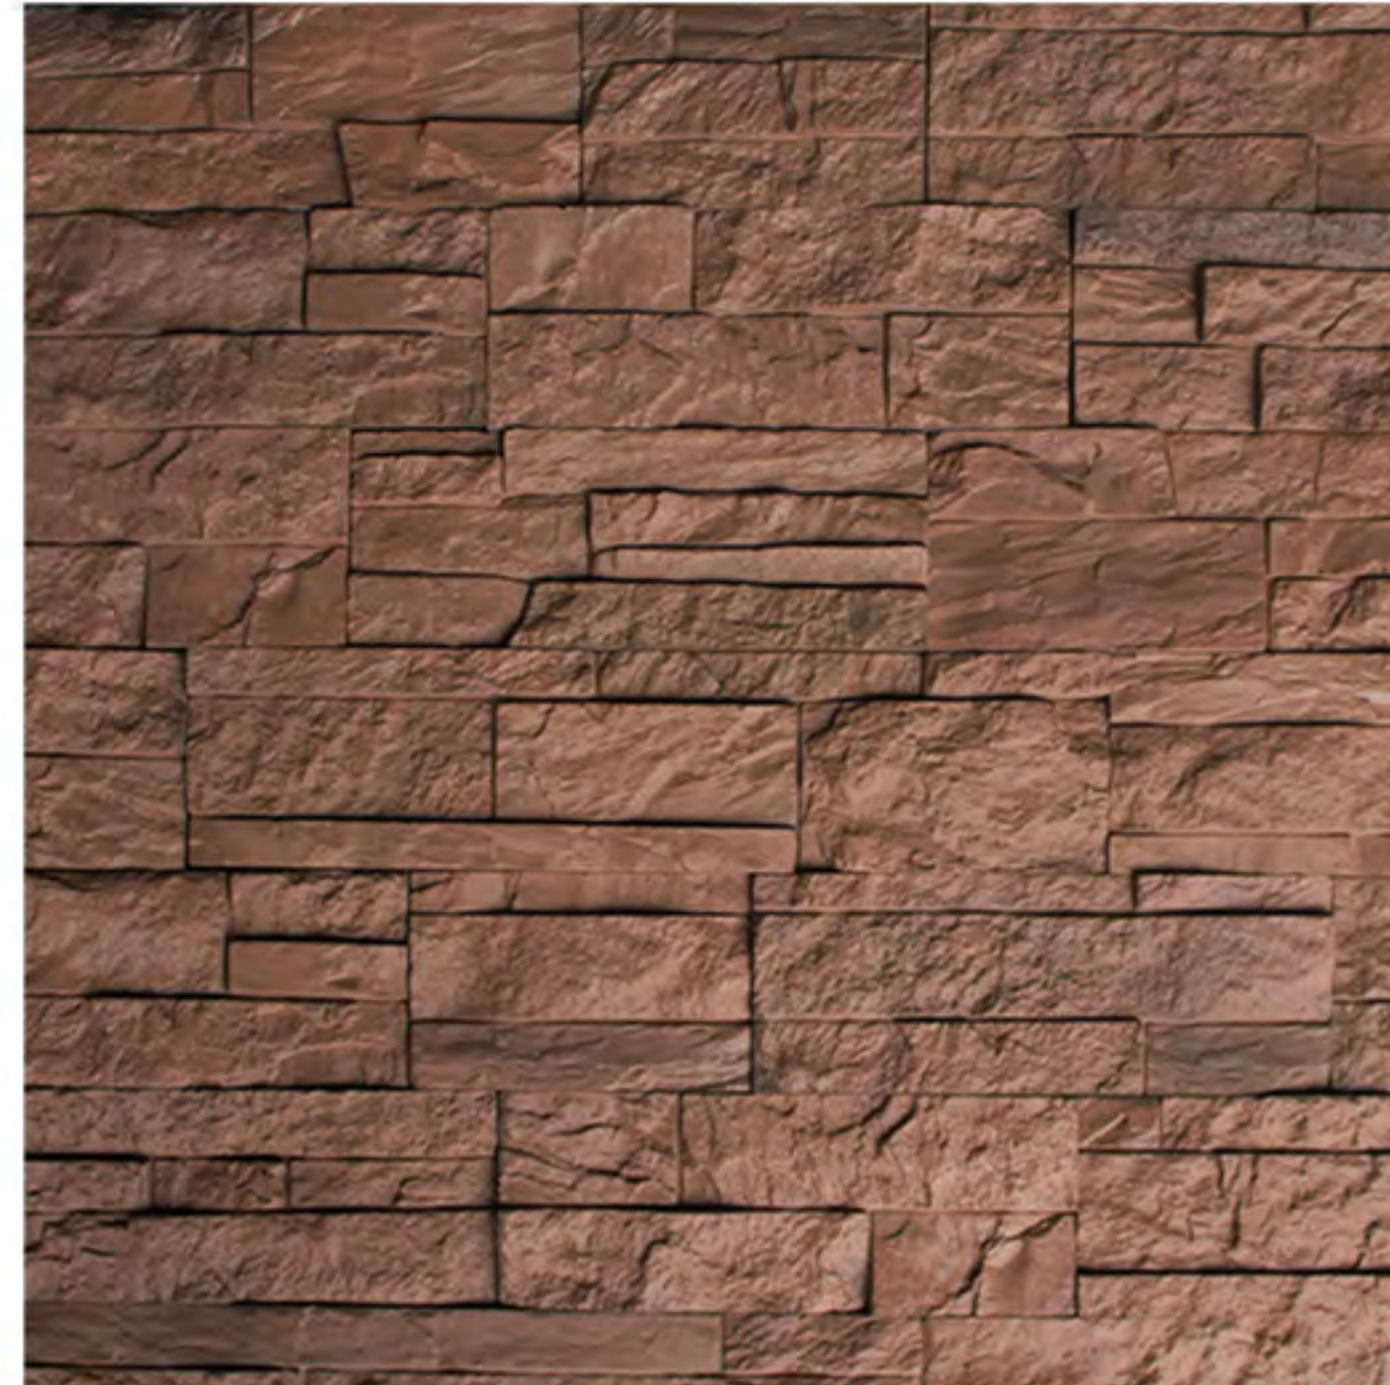

SVS_21_02-Teak