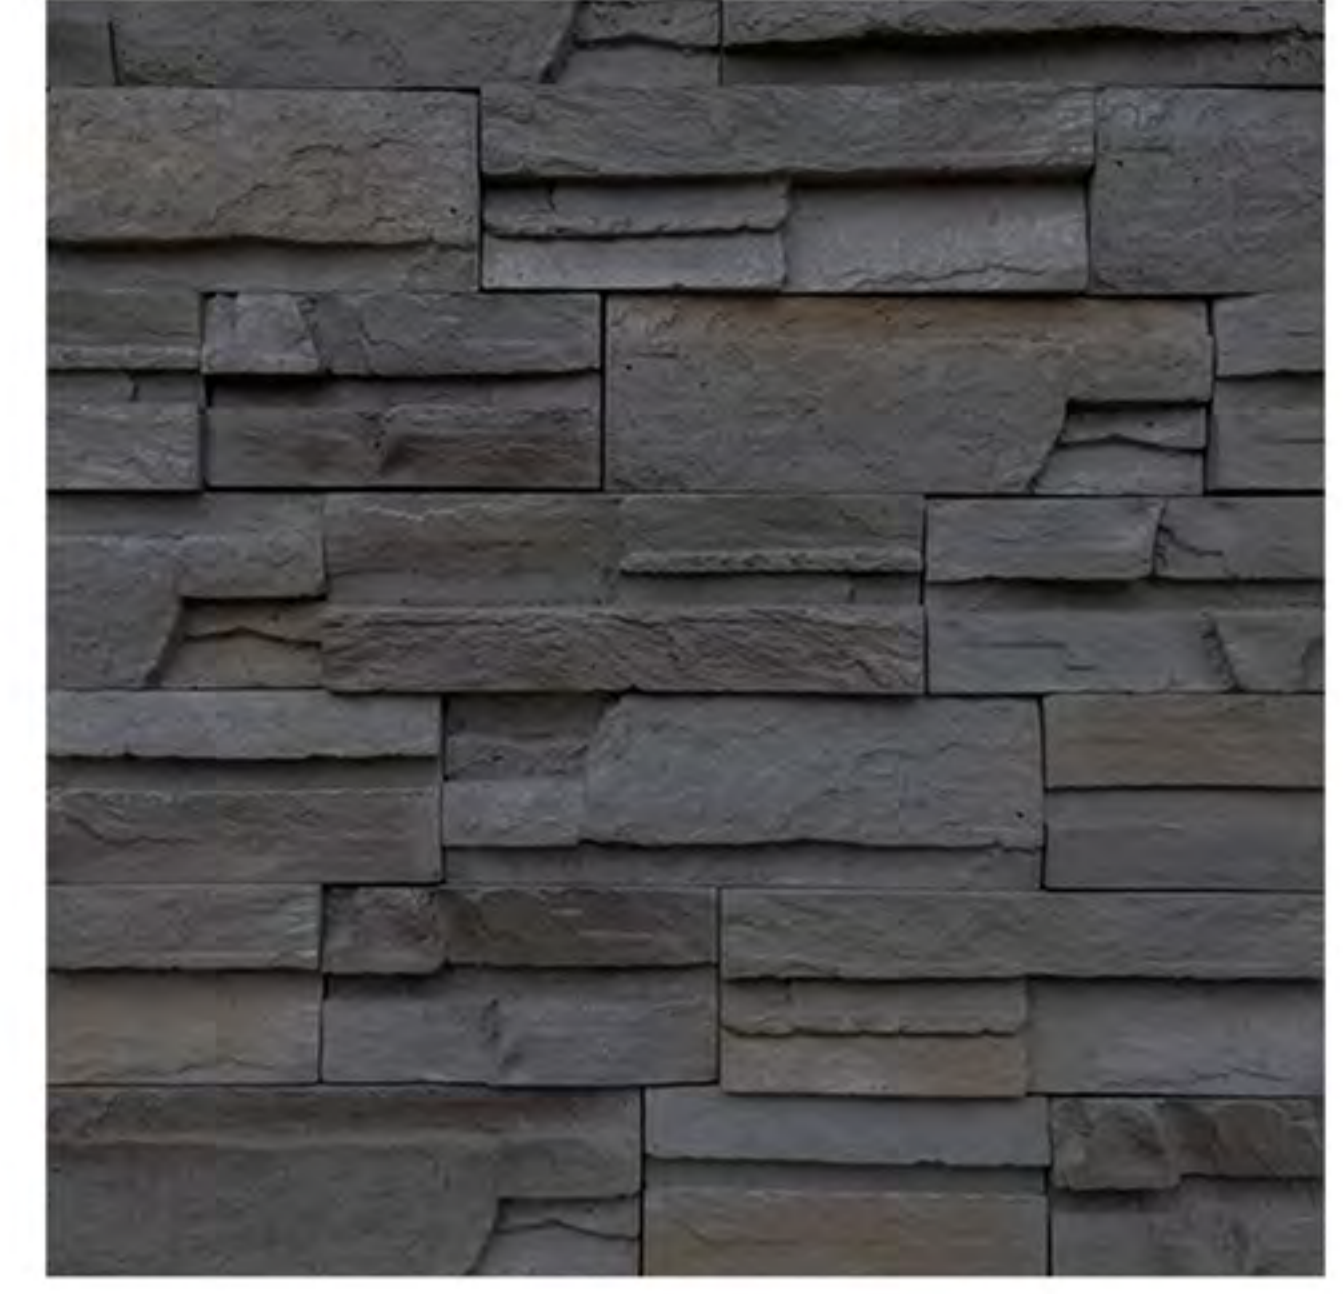

Elegant Ledgestone

Height : 9 cm | Length : 19cm, 28.5cm | Thickness : 15 mm Approx

SVS_02_01-Pewter Grey