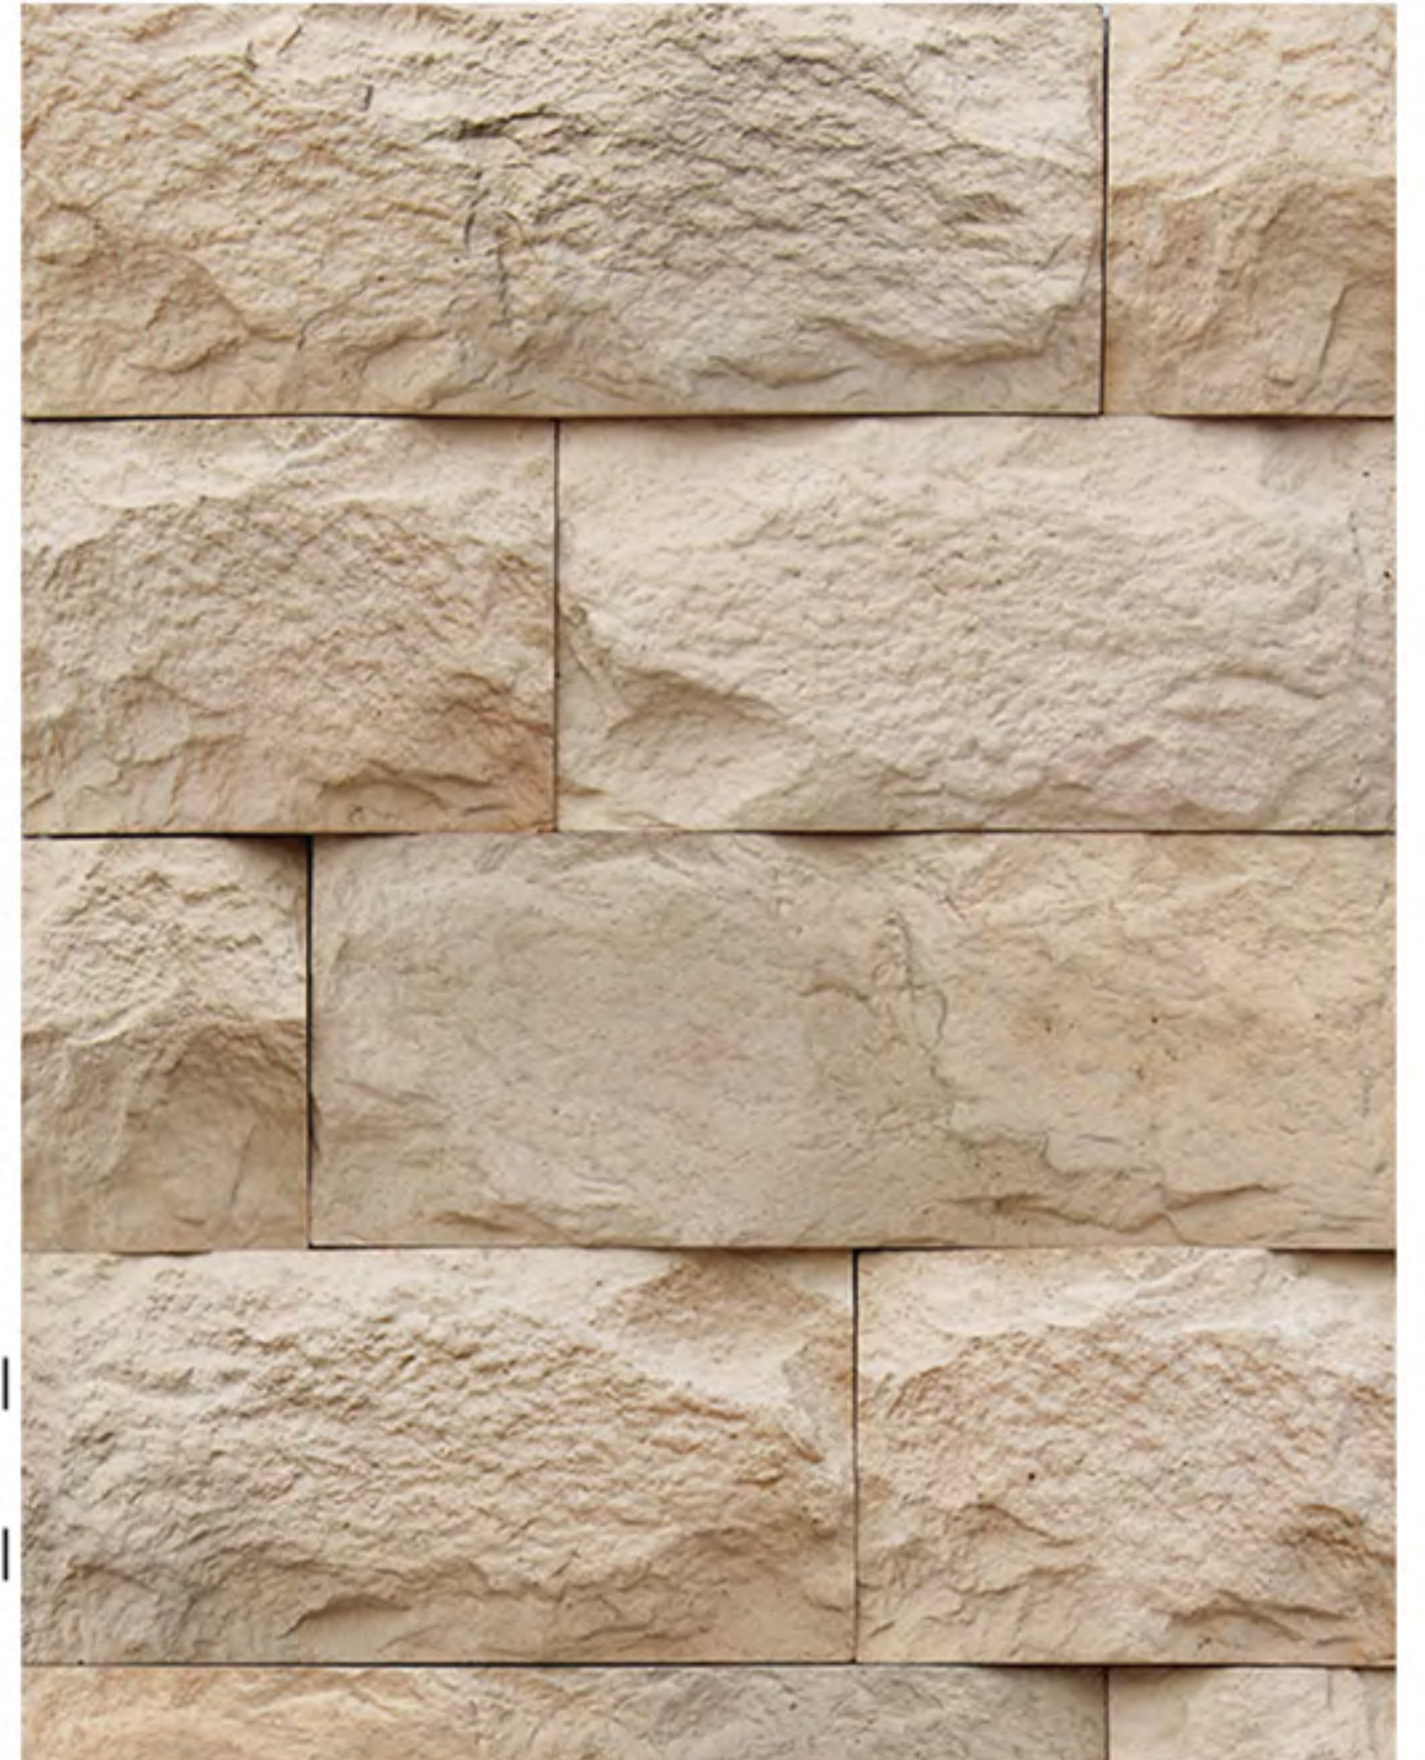

SVS_04_02-Teak