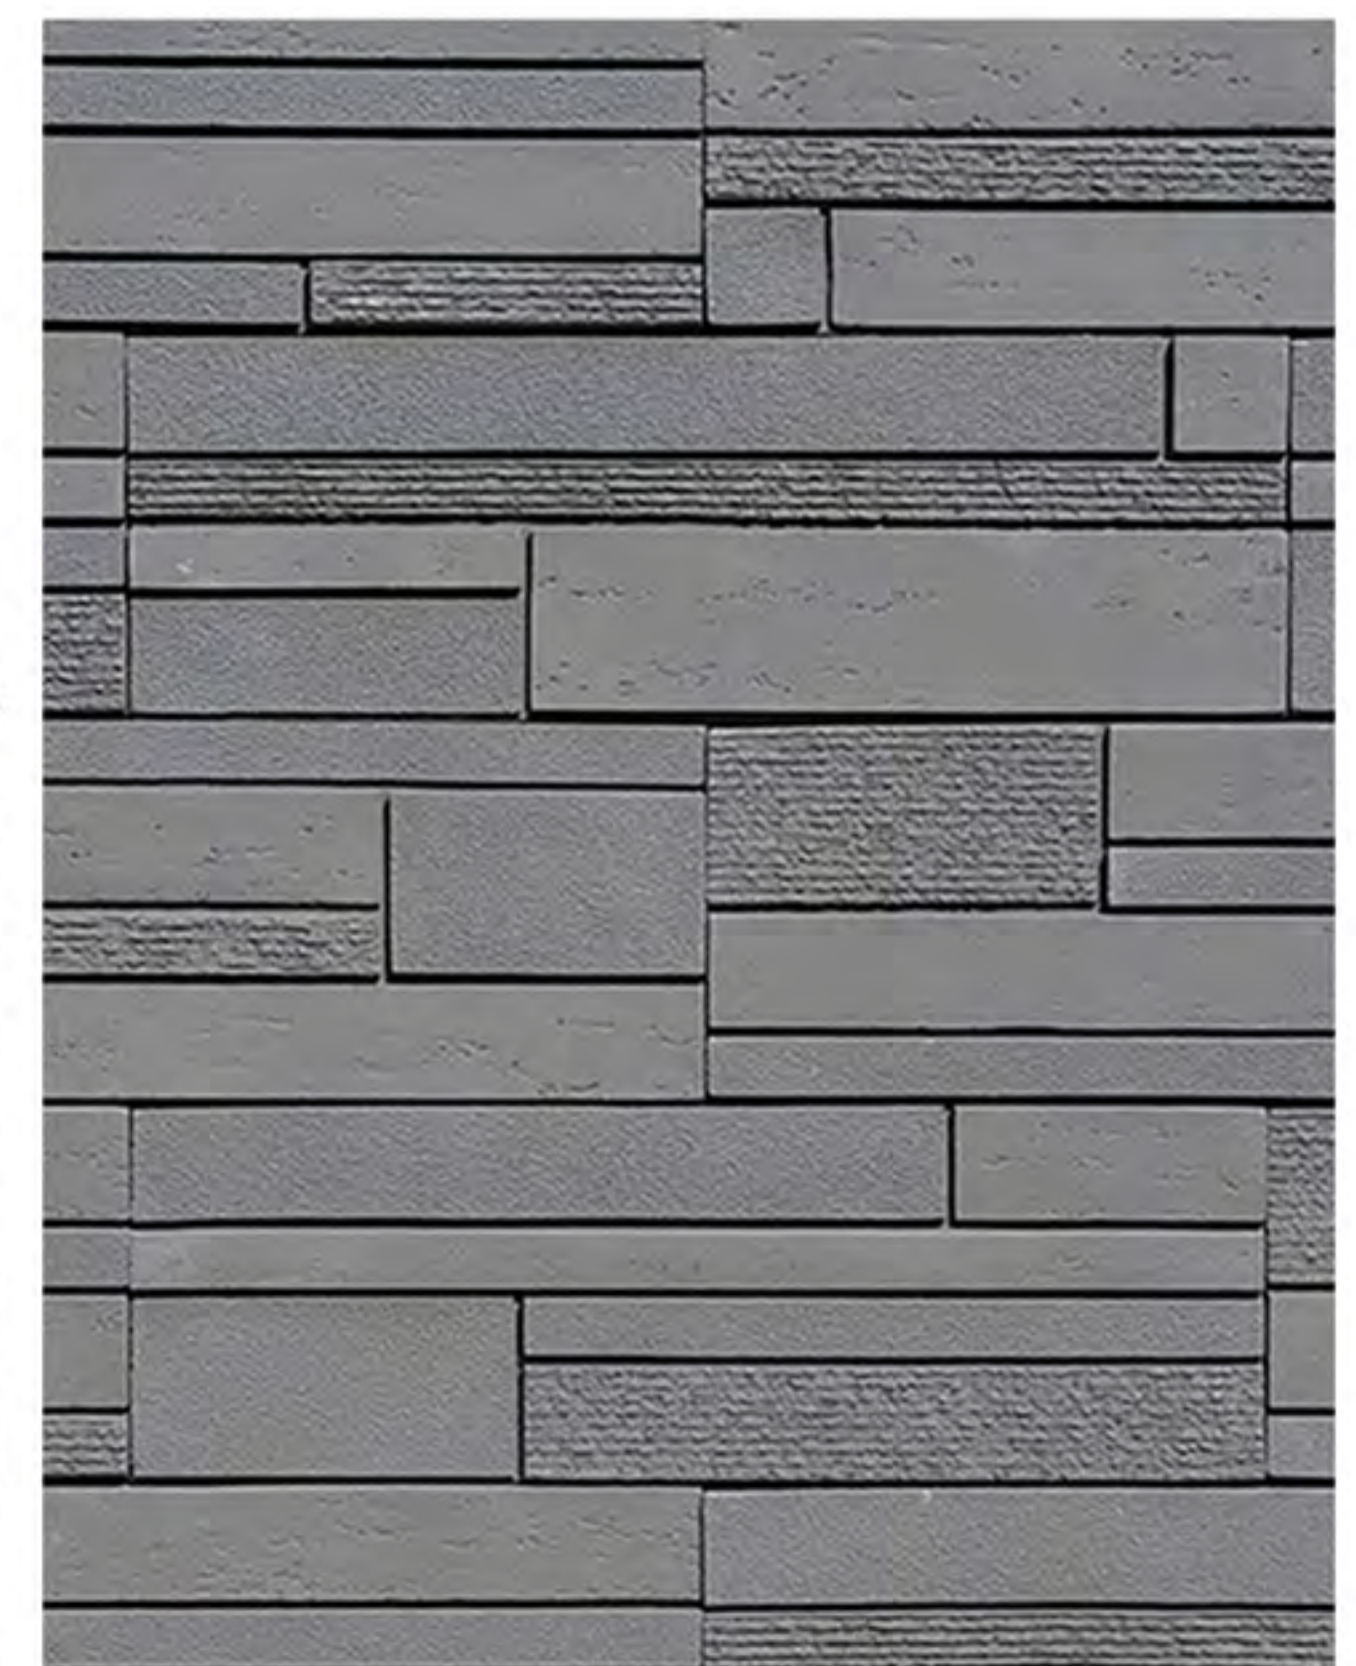

SVS_22_21-Light Grey

SVS_22_12-Cemento Grey

SVS_22_09-Earth

SVS_22_22-Dark Grey

Limestone

Height : 14cm | Length : 9.5cm, 18cm, 36.5cm | Thickness : 25mm Approx

SVS_03_01-Pewter Grey

SVS_03_02-Teak